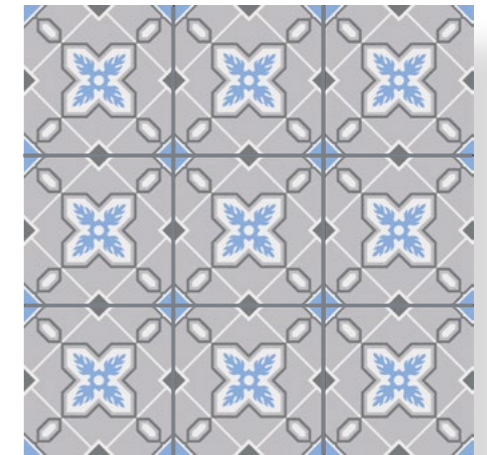

SENSO Grey Pre-scored-20
Natural G-7146

Natural	PTV: >24 Moderate Slip Potential BS-7976	CLASE: 1 UNE 41901 EX

Natural	DIN: R 10 DIN 51130	DCOF: >0,42 ANSI A 137-1	PTV: >36 Low Slip Potential BS-7976	CLASE: 2 UNE 41901 EX