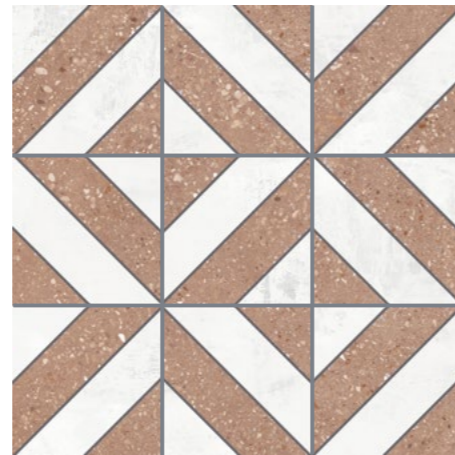

WIND Red Pre-scored-20
Natural G-7146